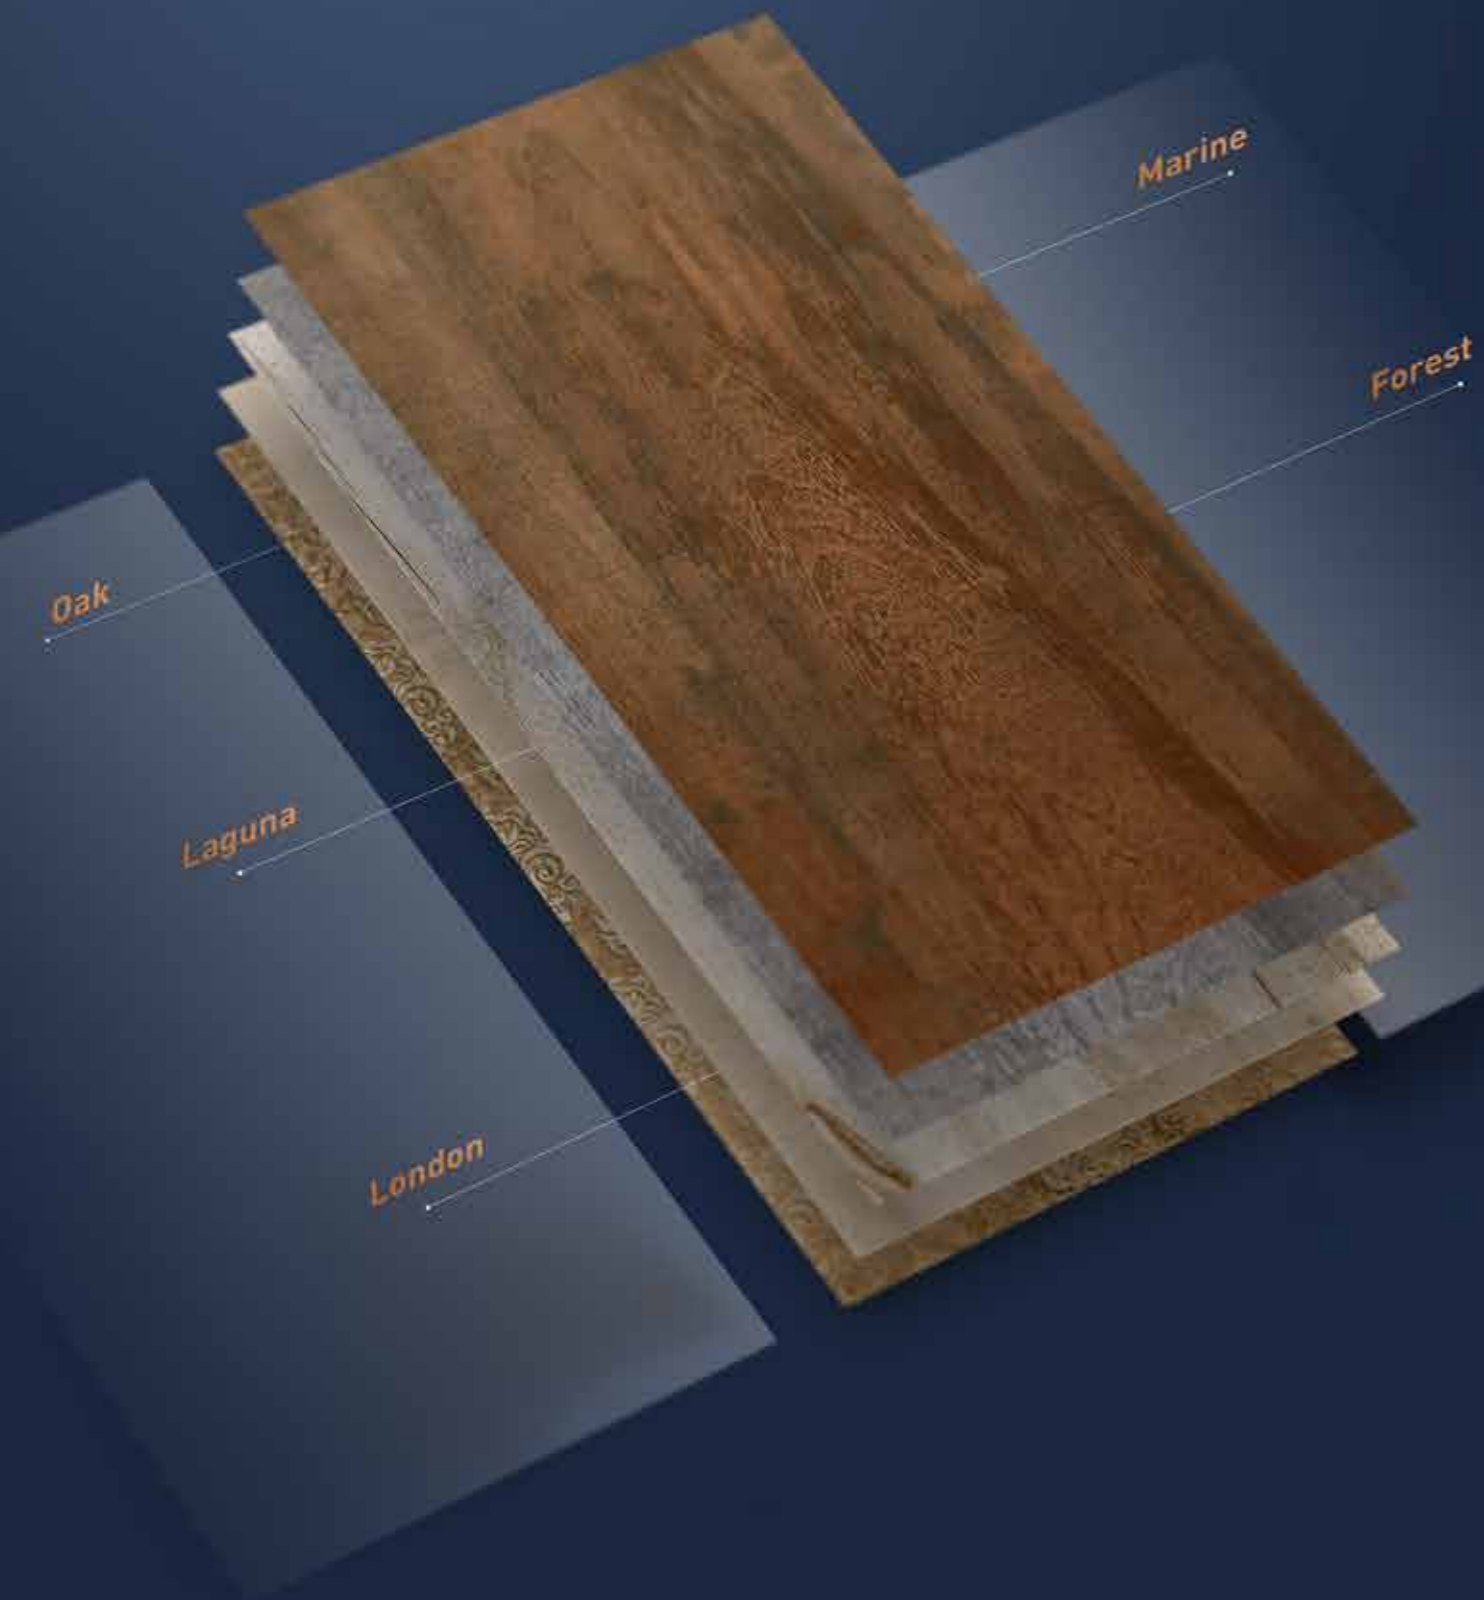

**WOOD**

Warm and characteristic wood, finds new meaning with the touches of ceramic. The selection of QUA Wood reinterprets the unique texture of wood with light and dark hues. 6.5 mm super thin tiles combine the lightness and stylish touches, with the latest QUA technologies.

COMODO BONE

**Comodo bone.** With its ancient oak appearance Comodo Bone offers a balanced sense of grey, brown and yellow...